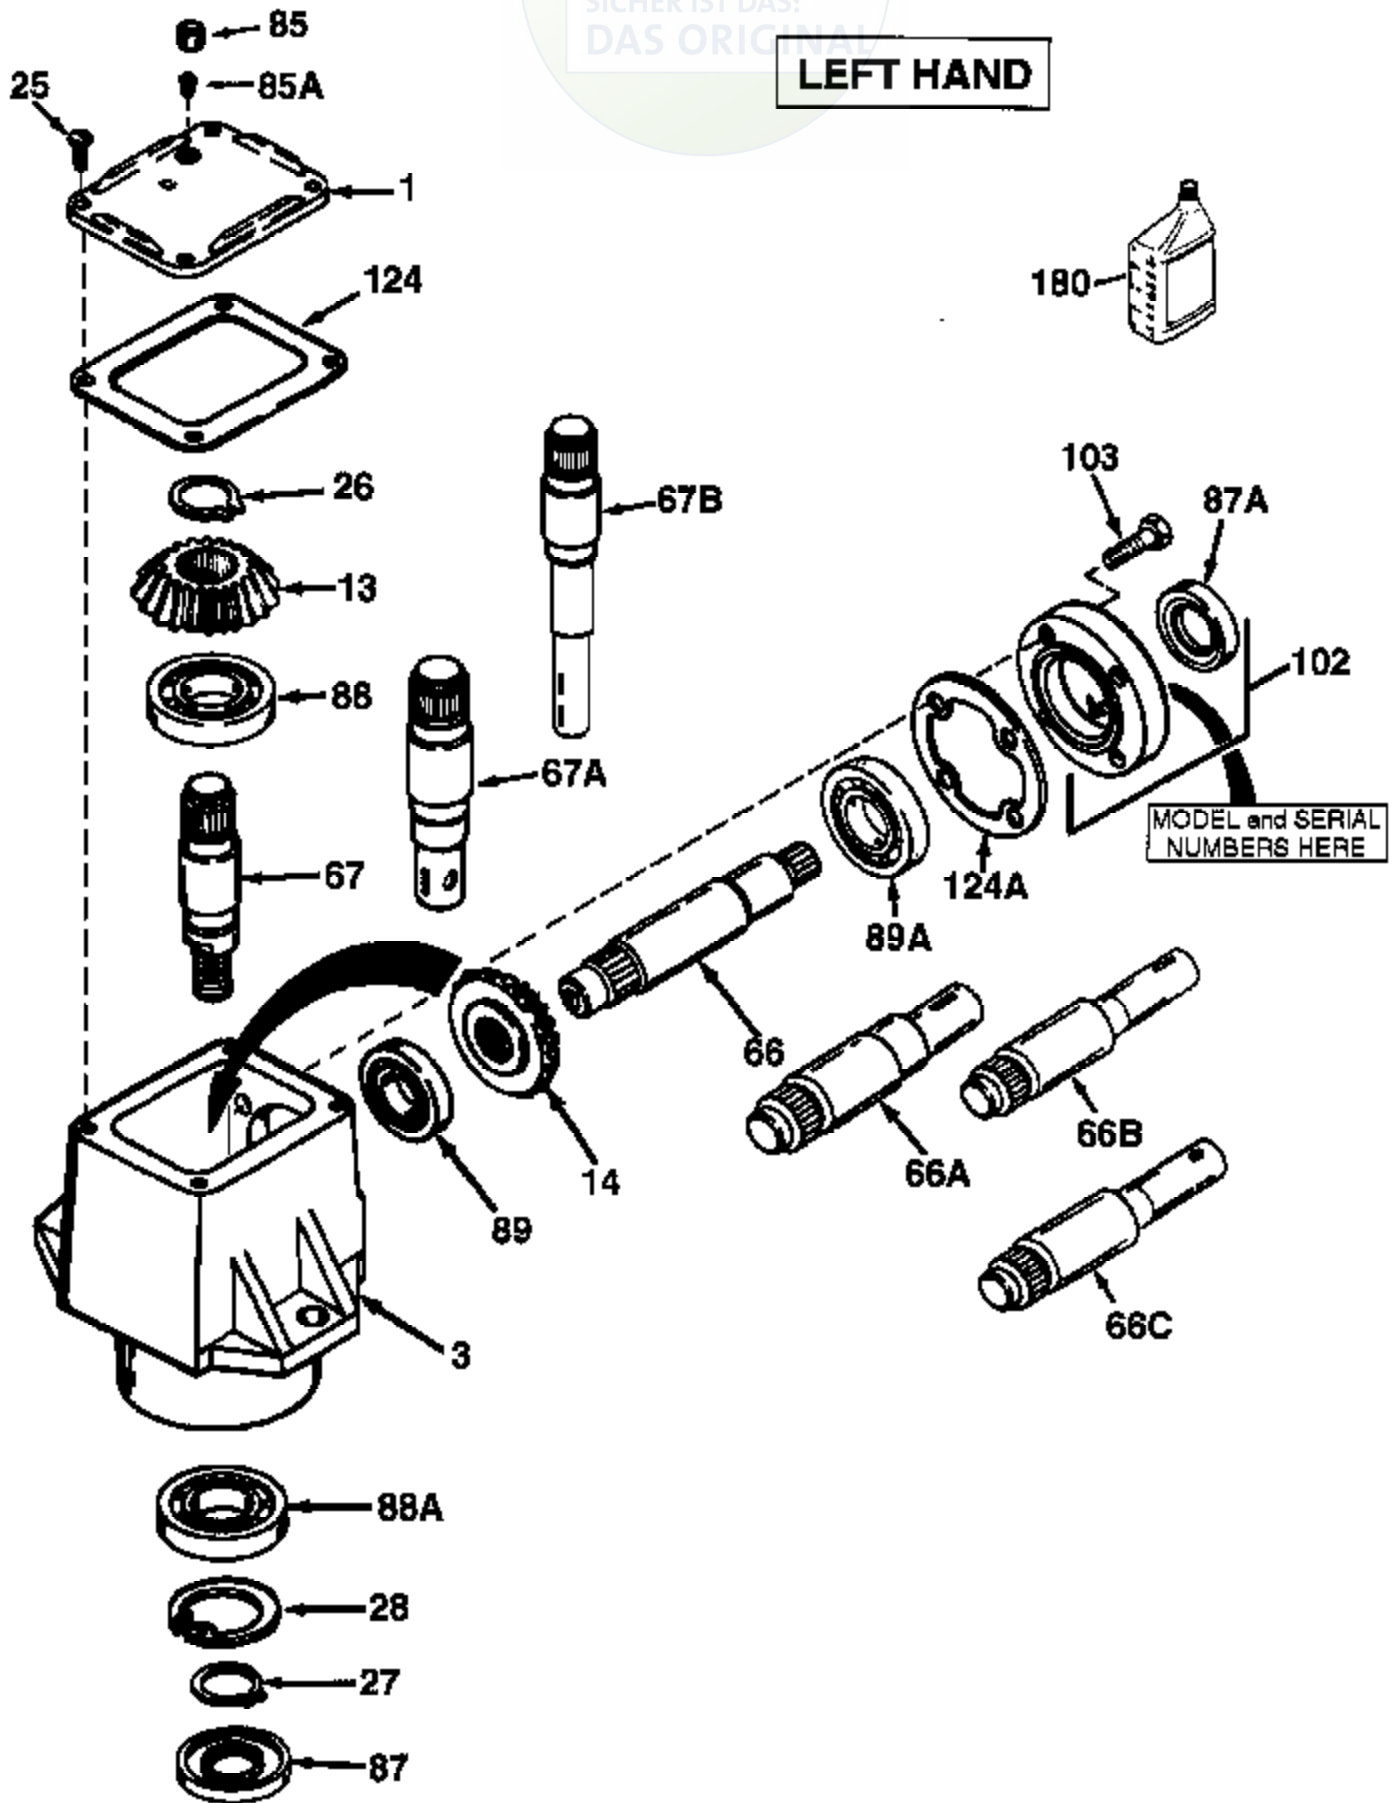

JOIST

SICHER IST DAS:
DAS ORIGINAL

LEFT HAND

Ref #	Part Number	Qty	Description
	794624A	1	Replacement T-Drive Head Assembly
1	772067	1	Cover
3	770117	1	"T" Drive Housing
13	778101A	1	Miter Gear (17 teeth-steel)
14	778210A	1	Miter Gear (17 teeth-steel)
25	792025	4	Screw, 10-24 x 1/2"
26	788018	1	Retaining Ring
27	788079	1	Retaining Ring
28	788080	1	Retaining Ring
66C	776305	1	Input Shaft (4.212" long)
67D	776360	1	Output Shaft (5-7/32" long)
85A	792176	1	Relief Fitting 1/8"
87	788099	1	Oil Seal 9/32" Viton Lip
87A	788031	1	Peerless Oil Seal 7/8"
88	780174	2	Ball Bearing
88A	780034	2	Ball Bearing .8745 ID
102	786029	2	Retainer Cap (Incl. 87A & 103)
103	792026	8	Bolt, 1/4-20 x 7/8"
124A	788030B	2	Retainer Gasket
124	788028	1	Gasket